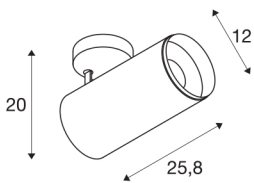

NUMINOS® SPOT XL PHASE

white / black ceiling mounted light, 36W 3000K 24°

The NUMINOS light system from SLV skilfully combines function, design and technology. This way, you can experience a thousand lighting design possibilities with different downlights and spotlights. Also with the NUMINOS® SPOT XL Phase indoor ceiling-mounted light LED, which convinces with the best workmanship and lighting quality. The spotlight is ideal for targeted accent lighting or even illumination of larger areas. The recessed ceiling light convinces with a power consumption of 36 watts, luminous flux of 3530 lumens, colour temperature of 3000 Kelvin and a colour reproduction index of 90. Installation is then done in no time at all. When will you choose SLV's modular variety?

TECHNICAL DATA

Item no.:	1006092
Number of different light outlets	1
Primary nominal voltage	220-240V ~50/60Hz mA/V
Secondary power / secondary voltage	900mA
Length	25.8 cm
Height	20 cm
Diameter	12 cm
Net weight	1.58 kg
Gross weight	1.691 kg
Safety class	I
Assembly	Surface
Assembly details	Ceiling
Dimmable	Yes
Dimming technology	trailing edge
Wattage	36 W
Lumen	3530 lm
Colour temperature	3000 Kelvin
Beam angle	24 °
Color	white
CRI	90
UGR ≤	19
BIG WHITE Page	79