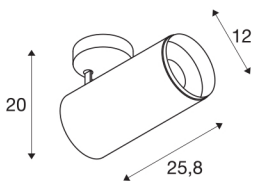

NUMINOS® SPOT XL PHASE

white / black ceiling mounted light, 36W 3000K 36°

Design, technology and function in perfection: NUMINOS is the light system from SLV that combines everything. With a variety of downlights and spotlights, you can experience a thousand lighting design possibilities. Also with the NUMINOS® SPOT XL Phase indoor ceiling-mounted light LED, which convinces with the best workmanship and lighting quality. The spotlight is ideal for targeted accent lighting or for illuminating larger areas. The recessed ceiling light convinces with a power consumption of 36 watts, luminous flux of 3490 lumens, colour temperature of 3000 Kelvin and a colour reproduction index of 90. This means that easy installation is a mere formality. When will you choose SLV's modular variety?

TECHNICAL DATA

Item no.:	1006093
Number of different light outlets	1
Primary nominal voltage	220-240V ~50/60Hz mA/V
Secondary power / secondary voltage	900mA
Length	25.8 cm
Height	20 cm
Diameter	12 cm
Net weight	1.58 kg
Gross weight	1.691 kg
Safety class	I
Assembly	Surface
Assembly details	Ceiling
Dimmable	Yes
Dimming technology	trailing edge
Wattage	36 W
Lumen	3490 lm
Colour temperature	3000 Kelvin
Beam angle	36 °
Color	white
CRI	90
UGR ≤	19
BIG WHITE Page	79