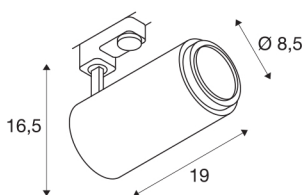

TECHNICAL DATA

Item no.:	1006113
Number of different light outlets	1
Primary nominal voltage	220-240V ~50/60Hz mA/V
Secondary power / secondary voltage	500mA
Length	19 cm
Height	16.5 cm
Diameter	8.5 cm
Net weight	0.95 kg
Gross weight	1.017 kg
Safety class	I
Assembly details	Track Ceiling
Dimmable	Yes
Dimming technology	trailing edge
Wattage	20 W
Lumen	1900 lm
Colour temperature	4000 Kelvin
Beam angle	15 °
Color	white
CRI	90
UGR ≤	25
BIG WHITE Page	71