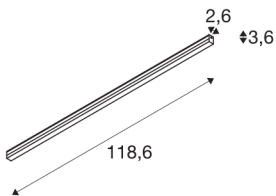

BATTEN 120

white light bar, 18W CCT Switch 3000/4000K

Several high-quality LEDs are combined in the BATTEN 120 light bar. The ceiling/wall-mounted light is in white and cuts a good figure everywhere. With the supply cable and the mains plug, BATTEN is also quickly and easily connected to a voltage of 230V. Experience BATTEN in action and convince yourself of a successful lighting experience.

TECHNICAL DATA

Item no.:	1006124
Primary nominal voltage	220-240V ~50/60Hz mA/V
Secondary power / secondary voltage	220mA
Length	118.55 cm
Width	2.6 cm
Height	3.6 cm
Net weight	0.405 kg
Gross weight	0.519 kg
IP Code	IP 20
Safety class	II
Assembly	Surface
Assembly details	Ceiling, Wall
Number of through-wires	5
Wattage	18 W
Lumen	1960 lm
Colour temperature	3000/4000 Kelvin
Color	white
CRI	90
LXXBXX data	L70B50
Minimum ambient temperature	-20 °C
Maximum ambient temperature	40 °C
BIG WHITE Page	334