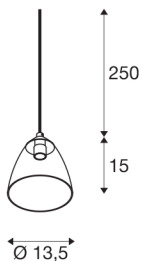

PARA CONE GL GU10

white / transparent pendant light

The conically shaped reflector of the PARA CONE GL GU-10 provides a particularly warm lighting effect. The family can be individually combined into a cloud of light with a wide range of colours and sizes. And last but not least, the housing made of aluminium and glass impresses with its robust quality. When will you test out the benefits of SLV's impressive indoor lights?

TECHNICAL DATA

Item no.:	1006160
Socket	GU10
Number of sockets	1
Primary nominal voltage	220-240V ~50/60Hz mA/V
Pendant length	250 cm
Height	15 cm
Diameter	13.5 cm
Net weight	0.52 kg
Gross weight	0.556 kg
IP Code	IP 20
Safety class	II
Assembly	Surface
Assembly details	Ceiling with Acc.
Wattage	25 W
Color	white
BIG WHITE Page	472