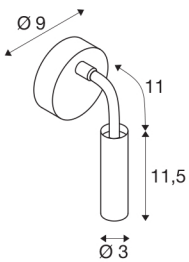

KARPO GOOSE

white wall-mounted light, 5.8W 3000K 40°

The KARPO light series is available in white and black. It has a spot in the shape of a cylinder that can be individually aligned via a flex arm. The pivot and rotation range of the flexible arm result in countless possibilities for pinpoint accent lighting or as a reading light, not only in living rooms and bedrooms but also in hotel rooms, restaurants and cafés. The integrated premium LEDs ensure high energy efficiency. Furthermore, the light has a high colour reproduction index of 90 and is dimmable via a switch on the light head. The light allows direct connection to a 230V mains voltage.

TECHNICAL DATA

Item no.:	1006161
Primary nominal voltage	220-240V ~50/60Hz mA/V
Secondary power / secondary voltage	12V
Length	11.5 cm
Diameter	3 cm
Net weight	0.43 kg
Gross weight	0.46 kg
Safety class	I
Assembly	Surface
Assembly details	Wall
Dimmable	Yes
Dimming technology	Switch Dimmable
Wattage	5.8 W
Lumen	420 lm
Colour temperature	3000 Kelvin
Beam angle	40 °
Color	white
CRI	90
LXXBXX data	L70B50
Minimum ambient temperature	-20 °C
Maximum ambient temperature	40 °C
BIG WHITE Page	224