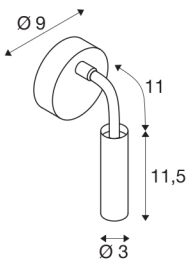

KARPO GOOSE

black wall-mounted light, 5.8W 3000K 40°

The KARPO light series is available in white and black. It has a spot in the shape of a cylinder that can be individually aligned via a flex arm. The pivot and rotation range of the flexible arm result in countless possibilities for pinpoint accent lighting or as a reading light, not only in living rooms and bedrooms but also in hotel rooms, restaurants and cafés. The integrated premium LEDs ensure high energy efficiency. Furthermore, the light has a high colour reproduction index of 90 and is dimmable via a switch on the light head. The light allows direct connection to a 230V mains voltage.

TECHNICAL DATA

Item no.:	1006162
Primary nominal voltage	220-240V ~50/60Hz mA/V
Secondary power / secondary voltage	12V
Length	11.5 cm
Diameter	3 cm
Net weight	0.43 kg
Gross weight	0.46 kg
Safety class	I
Assembly	Surface
Assembly details	Wall
Dimmable	Yes
Dimming technology	Switch Dimmable
Wattage	5.8 W
Lumen	380 lm
Colour temperature	3000 Kelvin
Beam angle	40 °
Color	black
CRI	90
LXXBXX data	L70B50
Minimum ambient temperature	-20 °C
Maximum ambient temperature	40 °C
BIG WHITE Page	224