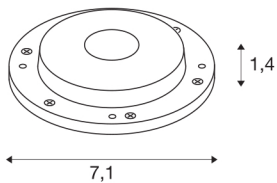

SMALL PLOT Module

stainless steel / frosted LED module, 3W 3000K CRI80 180°

LED PLOT is the module for effect and orientation lighting in outdoor areas. Not only in the colour stainless steel, the 0206 can convince with its high quality. The IP 67 protection class provides optimum protection.

TECHNICAL DATA

Item no.:	1006171
Height	1.4 cm
Diameter	7.1 cm
Net weight	0.175 kg
Gross weight	0.187 kg
IP Code	IP 67
Impact resistance class	IK06
Impact resistance	1 Joule
Assembly	Surface
Assembly details	Ground
Lumen	240 lm
Colour temperature	3000 Kelvin
Beam angle	180 °
Color	stainless steel
CRI	80
Minimum ambient temperature	-20 °C
Maximum ambient temperature	40 °C
BIG WHITE Page	727