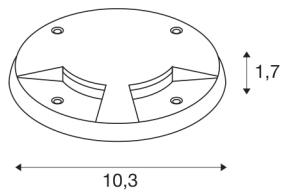

SMALL PLOT

anthracite 2-slot cover

LED PLOT is the module for effect and orientation lighting in outdoor areas. In anthracite, the decorative component convinces with its high quality.

TECHNICAL DATA

Item no.:	1006174
Height	1.7 cm
Diameter	10.3 cm
Net weight	0.11 kg
Gross weight	0.118 kg
Assembly	Surface
Assembly details	Ground
Color	anthracite
BIG WHITE Page	727