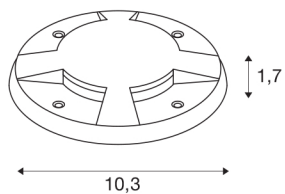

SMALL PLOT

anthracite 4-slot cover

LED PLOT is the module for effect and orientation lighting in outdoor areas. In anthracite, the decorative component convinces with its high quality.

TECHNICAL DATA

| | |
|------------------|------------|
| Item no.: | 1006176 |
| Height | 1.7 cm |
| Diameter | 10.3 cm |
| Net weight | 0.12 kg |
| Gross weight | 0.262 kg |
| Assembly | Surface |
| Assembly details | Ground |
| Color | anthracite |
| BIG WHITE Page | 727 |