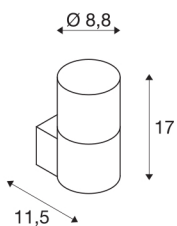

GRAFIT E27 round

anthracite wall-mounted light

The GRAFIT wall-mounted light made of aluminium profile convinces with its special effect. The lampshades consist of a satinised acrylic in a grey smoked glass look, which however disappears when switched on. The IP44 protection class makes it ideal for outdoor use. The GRAFIT family includes other wall lights and poles in different heights. In addition to the round shapes, edged models are also available. All versions can be equipped with E27 lamps in individual light colours. The poles can be used universally due to the open cable end. An optional ground spike is available for easy assembly.

TECHNICAL DATA

Item no.:	1006178
Socket	E27
Number of sockets	1
Primary nominal voltage	220-240V ~50/60Hz mA/V
Width	8.8 cm
Height	17 cm
Depth	11.5 cm
Net weight	0.5 kg
Gross weight	0.535 kg
IP Code	IP 44
Safety class	I
Assembly	Surface
Assembly details	Wall
Wattage	11 W
Color	anthracite
Minimum ambient temperature	-20 °C
Maximum ambient temperature	45 °C
BIG WHITE Page	626