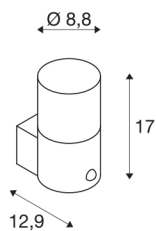

GRAFIT E27 round Sensor

anthracite wall-mounted light

The GRAFIT wall-mounted light made of aluminium profile convinces with its special effect. The lampshades consist of a satinised acrylic in a grey smoked glass look, which however disappears when switched on. The IP44 protection class makes it ideal for outdoor use. The GRAFIT family includes other wall lights and poles in different heights. In addition to the round shapes, edged models are also available. This version has a motion sensor. All versions can be equipped with E27 lamps in individual light colours. The poles can be used universally due to the open cable end. An optional ground spike is available for easy assembly.

TECHNICAL DATA

Item no.:	1006179
Socket	E27
Number of sockets	1
Primary nominal voltage	220-240V ~50/60Hz mA/V
Width	8.8 cm
Height	17 cm
Depth	12.9 cm
Net weight	0.553 kg
Gross weight	0.737 kg
IP Code	IP 44
Safety class	I
Assembly	Surface
Assembly details	Wall
Wattage	11 W
Color	anthracite
Minimum ambient temperature	-20 °C
Maximum ambient temperature	45 °C
BIG WHITE Page	626