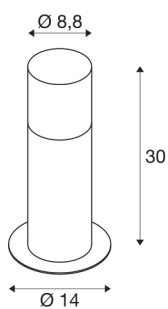

GRAFIT E27 30 Pole round

anthracite free-standing lamp

The GRAFIT 30 floor light made of aluminium profile convinces with its special effect. The lampshades consist of a satinised acrylic in a grey smoked glass look, which however disappears when switched on. The IP44 protection class makes it ideal for outdoor use. The GRAFIT family also includes wall lights and poles in different heights. In addition to the round shapes, edged models are also available. All versions can be equipped with E27 lamps in individual light colours. The poles can be used universally due to the open cable end. An optional ground spike is available for easy assembly.

TECHNICAL DATA

Item no.:	1006180
Socket	E27
Number of sockets	1
Primary nominal voltage	220-240V ~50/60Hz mA/V
Height	30 cm
Diameter	8.8 cm
Net weight	0.752 kg
Gross weight	0.985 kg
IP Code	IP 44
Safety class	I
Assembly	Surface
Assembly details	Ground
Wattage	11 W
Color	anthracite
Minimum ambient temperature	-20 °C
Maximum ambient temperature	45 °C
BIG WHITE Page	518