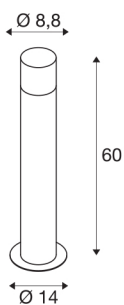

GRAFIT E27 60 Pole round

anthracite free-standing lamp

The GRAFIT 60 floor light made of aluminium profile convinces with its special effect. The lampshades consist of a satinised acrylic in a grey smoked glass look, which however disappears when switched on. The IP44 protection class makes it ideal for outdoor use. The GRAFIT family also includes wall lights and poles in different heights. In addition to the round shapes, edged models are also available. All versions can be equipped with E27 lamps in individual light colours. The poles can be used universally due to the open cable end. An optional ground spike is available for easy assembly.

TECHNICAL DATA

Item no.:	1006181
Socket	E27
Number of sockets	1
Primary nominal voltage	220-240V ~50/60Hz mA/V
Height	60 cm
Diameter	8.8 cm
Net weight	1.296 kg
Gross weight	1.658 kg
IP Code	IP 44
Safety class	I
Assembly	Surface
Assembly details	Ground
Wattage	11 W
Color	anthracite
Minimum ambient temperature	-20 °C
Maximum ambient temperature	45 °C
BIG WHITE Page	518