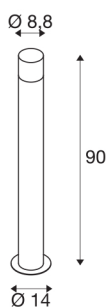

GRAFIT E27 90 Pole round

anthracite free-standing lamp

The GRAFIT 90 floor light made of aluminium profile convinces with its special effect. The lampshades consist of a satinised acrylic in a grey smoked glass look, which however disappears when switched on. The IP44 protection class makes it ideal for outdoor use. The GRAFIT family also includes wall lights and poles in different heights. In addition to the round shapes, edged models are also available. All versions can be equipped with E27 lamps in individual light colours. The poles can be used universally due to the open cable end. An optional ground spike is available for easy assembly.

TECHNICAL DATA

Item no.:	1006182
Socket	E27
Number of sockets	1
Primary nominal voltage	220-240V ~50/60Hz mA/V
Height	90 cm
Diameter	8.8 cm
Net weight	1.824 kg
Gross weight	2.309 kg
IP Code	IP 44
Safety class	I
Assembly	Surface
Assembly details	Ground
Wattage	11 W
Color	anthracite
Minimum ambient temperature	-20 °C
Maximum ambient temperature	45 °C
BIG WHITE Page	518