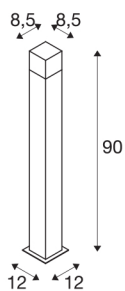

GRAFIT E27 90 Pole square

anthracite free-standing lamp

The GRAFIT 90 floor light made of aluminium profile convinces with its special effect. The lampshades consist of a satinised acrylic in a grey smoked glass look, which however disappears when switched on. The IP44 protection class makes it ideal for outdoor use. The GRAFIT family also includes wall lights and poles in different heights. In addition to the round shapes, edged models are also available. All versions can be equipped with E27 lamps in individual light colours. The poles can be used universally due to the open cable end. An optional ground spike is available for easy assembly.

TECHNICAL DATA

Item no.:	1006184
Socket	E27
Number of sockets	1
Primary nominal voltage	220-240V ~50/60Hz mA/V
Length	8.5 cm
Width	8.5 cm
Height	90 cm
Net weight	1.886 kg
Gross weight	2.32 kg
IP Code	IP 44
Safety class	I
Assembly	Surface
Assembly details	Ground
Wattage	11 W
Color	anthracite
Minimum ambient temperature	-20 °C
Maximum ambient temperature	45 °C
BIG WHITE Page	521