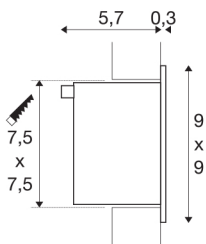

FRAME BASIC

recessed fitting, LED, 3000K, square, silver-grey, incl. leaf springs

With our FRAME series we offer you a lighting solution for recessed wall and ceiling installation with minimum space requirements. The LED version is equipped with a high-quality diode and available in either pure white or warm white light colour. To operate, the FRAME BASIC needs a suitable constant current driver rated at 350mA. The optional accessory includes a connector strip for simplified wiring in addition to the mounting box and flush-mount frame. This luminaire contains built-in LED lamps.

TECHNICAL DATA

Item no.:	111262
Secondary power / secondary voltage	350mA
Width	9 cm
Height	9 cm
Depth	6 cm
Installation length	7.5 cm
Installation width	7.5 cm
Installation depth	6.6 cm
Net weight	0.224 kg
Gross weight	0.284 kg
IP Code	IP 20
Safety class	III
Assembly	Recessed
Assembly details	Ceiling, Wall
Wattage	1 W
Lumen	40 lm
Colour temperature	3000 Kelvin
Color	grey
CRI	90
LXXBXX data	L70B50
BIG WHITE Page	409