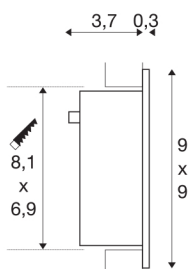

FRAME CURVE

recessed fitting, LED, 3000K, square, silver-grey, incl. leaf springs

With our FRAME series we offer you a lighting solution for recessed wall and ceiling installation with minimum space requirements. The LED version is equipped with a durable diode and available in either pure white or warm white light colour. To operate, the FRAME CURVE needs a suitable constant current driver rated at 350mA. The optional accessory includes a connector strip for simplified wiring in addition to the mounting box and flush-mount frame. This luminaire contains built-in LED lamps.

TECHNICAL DATA

Item no.:	111292
Secondary power / secondary voltage	350mA
Width	9 cm
Height	9 cm
Depth	4 cm
Installation length	8.1 cm
Installation width	6.9 cm
Installation depth	4.5 cm
Net weight	0.14 kg
Gross weight	0.198 kg
IP Code	IP 20
Safety class	III
Assembly	Recessed
Assembly details	Wall
Wattage	1 W
Lumen	60 lm
Colour temperature	3000 Kelvin
Color	grey
CRI	90
LXXBXX data	L70B50
BIG WHITE Page	408