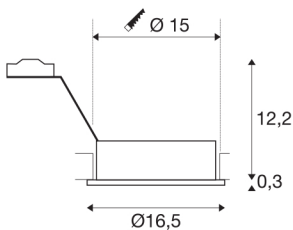

NEW TRIA 1

recessed fitting, single-headed, QPAR111, round, brushed aluminium, max. 75W, incl. leaf springs

The round ES111 version of our popular NEW TRIA recessed fitting series is available with black, white or brushed aluminium housings. The generous rotation and pivoting range of this recessed spot guarantees you the ability to individually focus its light beam, regardless of whether you choose to use halogen or LED retrofit lamps. The NEW TRIA 1 recessed fitting is supplied ready for direct connection to the 230V alternating current.

TECHNICAL DATA

Item no.:	111380
Socket	GU10
Lamp	QPAR111
Number of sockets	1
Lamps included	No
Primary nominal voltage	220-240V ~50/60Hz mA/V
Tilt range	30 °
Horizontal rotation range	360 °
Height	12.5 cm
Diameter	16.5 cm
Installation diameter	15 cm
Installation depth	12.5 cm
Net weight	0.34 kg
Gross weight	0.439 kg
IP Code	IP 20
Safety class	I
Assembly	Recessed
Assembly details	Ceiling
Wattage	75 W
Color	aluminium
BIG WHITE Page	355