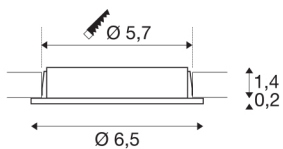

## DL 126

recessed fitting, LED, 2700K, round, white, 2.8W

The DL 126 recessed fitting impresses with its low height and it is therefore ideal for use with low installation depths. The six long-life SMD LEDs with a total power output of 3W ensure that you have the necessary level of illumination. The recessed fitting is available in white, chrome and brushed metal. A suitable 12V direct current power supply is needed for operation. This luminaire contains built-in warm-white LED lamps.

## TECHNICAL DATA

Item no.:	112161
Primary nominal voltage	12V mA/V
Height	1.6 cm
Diameter	6.5 cm
Installation diameter	5.7 cm
Installation depth	1.4 cm
Net weight	0.116 kg
Gross weight	0.136 kg
IP Code	IP 20
Safety class	III
Assembly	Recessed
Assembly details	Ceiling, Wall
Lumen	170 lm
Colour temperature	2700 Kelvin
Beam angle	90 °
Color	white
CRI	80
LXXBXX data	L70B50
BIG WHITE Page	394