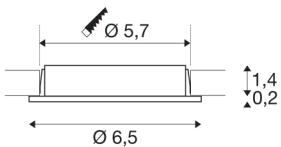

## DL 126

recessed fitting, LED, 2700K, round, chrome, 2.8W

The DL 126 recessed fitting impresses with its low height and it is therefore ideal for use with low installation depths. The six long-life SMD LEDs with a total power output of 3W ensure that you have the necessary level of illumination. The recessed fitting is available in white, chrome and brushed metal. A suitable 12V direct current power supply is needed for operation. This luminaire contains built-in warm-white LED lamps.

## TECHNICAL DATA

Item no.:	112162
Primary nominal voltage	12V mA/V
Height	1.6 cm
Diameter	6.5 cm
Installation diameter	5.7 cm
Installation depth	1.4 cm
Net weight	0.122 kg
Gross weight	0.147 kg
IP Code	IP 20
Safety class	III
Assembly	Recessed
Assembly details	Ceiling, Wall
Lumen	170 lm
Colour temperature	2700 Kelvin
Beam angle	90 °
Color	chrome
CRI	80
LXXBXX data	L70B50
BIG WHITE Page	394