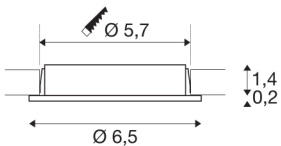

DL 126

recessed fitting, LED, 2700K, round, brushed metal, 2.8W

The DL 126 recessed fitting impresses with its low height and it is therefore ideal for use with low installation depths. The six long-life SMD LEDs with a total power output of 3W ensure that you have the necessary level of illumination. The recessed fitting is available in white, chrome and brushed metal. A suitable 12V direct current power supply is needed for operation. This luminaire contains built-in warm-white LED lamps.

TECHNICAL DATA

Item no.:	112165
Primary nominal voltage	12V mA/V
Height	1.6 cm
Diameter	6.5 cm
Installation diameter	5.7 cm
Installation depth	1.4 cm
Net weight	0.115 kg
Gross weight	0.136 kg
IP Code	IP 20
Safety class	III
Assembly	Recessed
Assembly details	Ceiling, Wall
Lumen	170 lm
Colour temperature	2700 Kelvin
Beam angle	90 °
Color	grey
CRI	80
LXXBXX data	L70B50
BIG WHITE Page	394