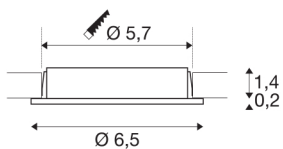

DL 126

recessed fitting, LED SMD, 3000K, round, chrome, max. 3W, incl. leaf springs

The DL 126 recessed fitting impresses with its low height and it is therefore ideal for use with low installation depths. The six long-life SMD LEDs with a total power output of 3W ensure that you have the necessary level of illumination. The recessed fitting is available with a shutter coloured white, chrome and brushed metal. A suitable 12V direct current power supply is needed for operation. This luminaire contains built-in warm-white LED lamps.

TECHNICAL DATA

Item no.:	112222
Primary nominal voltage	12V mA/V
Height	1.6 cm
Diameter	6.5 cm
Installation diameter	5.7 cm
Installation depth	1.4 cm
Net weight	0.114 kg
Gross weight	0.135 kg
IP Code	IP 20
Safety class	III
Assembly	Recessed
Assembly details	Ceiling, Wall
Lumen	170 lm
Colour temperature	3000 Kelvin
Beam angle	90 °
Color	chrome
CRI	80
LXXBXX data	L70B50
BIG WHITE Page	394