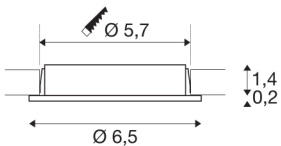

## DL 126

recessed fitting, LED, 3000K, round, brushed metal, 2.8 W, incl. leaf springs

The DL 126 recessed fitting impresses with its low height and it is therefore ideal for use with low installation depths. The six long-life SMD LEDs with a total power output of 3W ensure that you have the necessary level of illumination. The recessed fitting is available with a shutter coloured white, chrome and brushed metal. A suitable 12V direct current power supply is needed for operation. This luminaire contains built-in warm-white LED lamps.

## TECHNICAL DATA

Item no.:	112225
Primary nominal voltage	12V mA/V
Height	1.6 cm
Diameter	6.5 cm
Installation diameter	5.7 cm
Installation depth	1.4 cm
Net weight	0.115 kg
Gross weight	0.138 kg
IP Code	IP 20
Safety class	III
Assembly	Recessed
Assembly details	Ceiling, Wall
Lumen	170 lm
Colour temperature	3000 Kelvin
Beam angle	90 °
Color	grey
CRI	80
LXXBXX data	L70B50
BIG WHITE Page	394