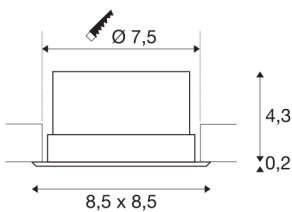

## VERLUX

recessed fitting, LED, 3000K, matt white, L/B/T  
8.5/8.5/4.5 cm, 10W

The light, square recessed VERLUX fitting with a round cut-out is available in various wattages and sizes. The square recessed ceiling light is made of aluminium and comes in a white colour. The rigid Premium LED insert produces homogeneous base lighting thanks to its wide beam angle of 80°. The luminaire comes with a dimmable constant current driver and is ready for connection to the 230 V mains supply.

## TECHNICAL DATA

Item no.:	112682
Number of different light outlets	1
Primary nominal voltage	220-240V ~50/60Hz mA/V
Secondary power / secondary voltage	500mA
Length	8.5 cm
Width	8.5 cm
Depth	4.5 cm
Installation diameter	7.5 cm
Installation depth	4.5 cm
Net weight	0.171 kg
Gross weight	0.238 kg
IP Code	IP 20
Safety class	II
Impact resistance class	IK02
Impact resistance	0,2 Joule
Assembly	Recessed
Assembly details	Ceiling
Dimmable	Yes
Dimming technology	trailing edge
Wattage	11 W
Lumen	940 lm
Colour temperature	3000 Kelvin