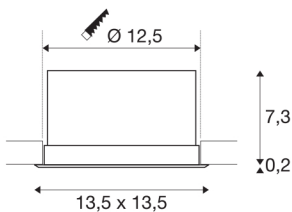

VERLUX

recessed fitting, LED, 3000K, matt white, L/B/T
13.5/13.5/7.5 cm, 20W

The light, square recessed VERLUX fitting with a round cut-out is available in various wattages and sizes. The square recessed ceiling light is made of aluminium and comes in a white colour. The rigid Premium LED insert produces homogeneous base lighting thanks to its wide beam angle of 80°. The luminaire comes with a dimmable constant current driver and is ready for connection to the 230 V mains supply.

TECHNICAL DATA

Item no.:	112692
Number of different light outlets	1
Primary nominal voltage	220-240V ~50/60Hz mA/V
Secondary power / secondary voltage	500mA
Length	13.5 cm
Width	13.5 cm
Depth	7.5 cm
Installation diameter	12.5 cm
Installation depth	7.5 cm
Net weight	0.353 kg
Gross weight	0.491 kg
IP Code	IP 20
Safety class	II
Impact resistance class	IK02
Impact resistance	0,2 Joule
Assembly	Recessed
Assembly details	Ceiling
Dimmable	Yes
Dimming technology	trailing edge
Wattage	22 W
Lumen	1800 lm
Colour temperature	3000 Kelvin