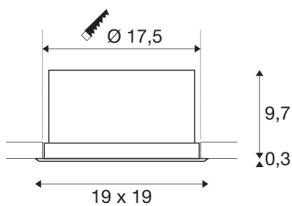

## VERLUX

recessed fitting, LED, 3000K, matt white, L/B/T  
19/19/10 cm, 28W

The light, square recessed VERLUX fitting with a round cut-out is available in various wattages and sizes. The square recessed ceiling light is made of aluminium and comes in a white colour. The rigid Premium LED insert produces homogeneous base lighting thanks to its wide beam angle of 80°. The luminaire comes with a dimmable constant current driver and is ready for connection to the 230 V mains supply.

## TECHNICAL DATA

Item no.:	112702
Number of different light outlets	1
Primary nominal voltage	220-240V ~50/60Hz mA/V
Secondary power / secondary voltage	700mA
Length	19 cm
Width	19 cm
Depth	10 cm
Installation diameter	17.5 cm
Installation depth	10 cm
Net weight	0.623 kg
Gross weight	0.835 kg
IP Code	IP 20
Safety class	II
Impact resistance class	IK02
Impact resistance	0,2 Joule
Assembly	Recessed
Assembly details	Ceiling
Dimmable	Yes
Dimming technology	trailing edge
Wattage	31 W
Lumen	2360 lm
Colour temperature	3000 Kelvin