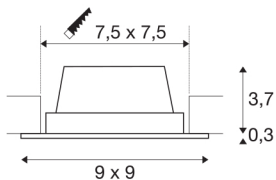

## FRAME BASIC

recessed fitting, LED, 3000K, matt white, SET, 9.4W, incl. driver

With our FRAME series we offer you a lighting solution for recessed wall and ceiling installation with minimum space requirements. The LED set is equipped with warm white Premium LED light diodes. This luminaire contains built-in LED lamps.

## TECHNICAL DATA

Item no.:	112721
Primary nominal voltage	220-240V ~50/60Hz mA/V
Secondary power / secondary voltage	350mA
Length	9 cm
Width	9 cm
Height	4 cm
Installation length	7.5 cm
Installation width	7.5 cm
Installation depth	5 cm
Net weight	0.169 kg
Gross weight	0.211 kg
IP Code	IP 20
Safety class	II
Assembly	Recessed
Assembly details	Ceiling
Wattage	8.3 W
Lumen	600 lm
Colour temperature	3000 Kelvin
Beam angle	90 °
Color	white
CRI	80
LXXBXX data	L70B50