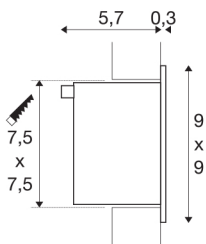

## FRAME BASIC

recessed fitting, LED, 3000K, square, matt white, incl. leaf springs

With our FRAME series we offer you a lighting solution for recessed wall and ceiling installation with minimum space requirements. The LED version is equipped with a high-quality diode and available in either pure white or warm white light colour. To operate, the FRAME BASIC needs a suitable constant current driver rated at 350mA. The optional accessory includes a connector strip for simplified wiring in addition to the mounting box and flush-mount frame. This luminaire contains built-in LED lamps.

## TECHNICAL DATA

Item no.:	113262
Secondary power / secondary voltage	350mA
Width	9 cm
Height	9 cm
Depth	6 cm
Installation length	7.5 cm
Installation width	7.5 cm
Installation depth	6.6 cm
Net weight	0.226 kg
Gross weight	0.286 kg
IP Code	IP 20
Safety class	III
Assembly	Recessed
Assembly details	Ceiling, Wall
Wattage	1 W
Lumen	40 lm
Colour temperature	3000 Kelvin
Color	white
CRI	90
LXXBXX data	L70B50
BIG WHITE Page	409