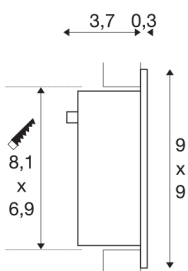

FRAME CURVE

recessed fitting, LED, 3000K, square, matt white, incl. leaf springs

With our FRAME series we offer you a lighting solution for recessed wall and ceiling installation with minimum space requirements. The LED version is equipped with a durable diode and available in either pure white or warm white light colour. To operate, the FRAME CURVE needs a suitable constant current driver rated at 350mA. The optional accessory includes a connector strip for simplified wiring in addition to the mounting box and flush-mount frame. This luminaire contains built-in LED lamps.

TECHNICAL DATA

Item no.:	113292
Secondary power / secondary voltage	350mA
Width	9 cm
Height	9 cm
Depth	4 cm
Installation length	8.1 cm
Installation width	6.9 cm
Installation depth	4.5 cm
Net weight	0.141 kg
Gross weight	0.199 kg
IP Code	IP 20
Safety class	III
Assembly	Recessed
Assembly details	Wall
Wattage	1 W
Lumen	60 lm
Colour temperature	3000 Kelvin
Color	white
CRI	90
LXXBXX data	L70B50
BIG WHITE Page	408