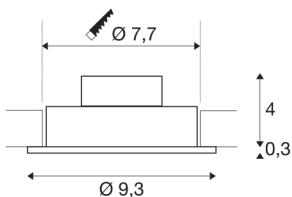

NEW TRIA 1 SET

recessed fitting, LED, 2700K, round, matt black, 38°, incl. driver, clip springs

The simplicity and effectiveness of the NEW TRIA 1 SET is captivating. It is available in matt black, white, or brushed aluminium, in round or square form as well as single-headed or as multi-lamp. Equipped with a powerful, warm white premium COB LED in a tiltable mount, as well as LED driver included in the scope of supply, the set can be used in any lighting situation. The electrical connection is made directly to the 230V mains supply.

TECHNICAL DATA

Item no.:	113870
Primary nominal voltage	220-240V ~50/60Hz mA/V
Secondary power / secondary voltage	350mA
Height	3.5 cm
Diameter	9.3 cm
Installation diameter	7.7 cm
Installation depth	4 cm
Net weight	0.226 kg
Gross weight	0.278 kg
IP Code	IP 20
Safety class	II
Assembly	Recessed
Assembly details	Ceiling
Wattage	8 W
Lumen	645 lm
Colour temperature	2700 Kelvin
Beam angle	38 °
Color	black
CRI	80
LXXBXX data	L70B50
Minimum ambient temperature	-20 °C
Maximum ambient temperature	40 °C