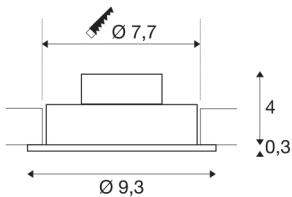

NEW TRIA 1 SET

recessed fitting, LED, 2700K, round, white, 38°, incl. driver, clip springs

The simplicity and effectiveness of the NEW TRIA 1 SET is captivating. It is available in black, white, or brushed aluminium, in round or square form as well as single-headed or as multi-lamp. Equipped with a powerful, warm white premium COB LED in a tilttable mount, as well as LED driver included in the scope of supply, the set can be used in any lighting situation. The electrical connection is made directly to the 230V mains supply.

TECHNICAL DATA

Item no.:	113871
Primary nominal voltage	220-240V ~50/60Hz mA/V
Secondary power / secondary voltage	350mA
Height	3.5 cm
Diameter	9.3 cm
Installation diameter	7.7 cm
Installation depth	4 cm
Net weight	0.233 kg
Gross weight	0.281 kg
IP Code	IP 20
Safety class	II
Assembly	Recessed
Assembly details	Ceiling
Wattage	8 W
Lumen	645 lm
Colour temperature	2700 Kelvin
Beam angle	38 °
Color	white
CRI	80
LXXBXX data	L70B50
Minimum ambient temperature	-20 °C
Maximum ambient temperature	40 °C