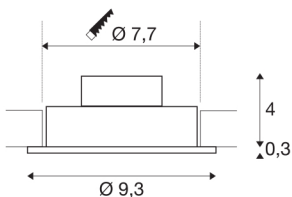

NEW TRIA 1 SET

recessed fitting, single-headed LED, 2700K, round, brushed aluminium, 38°, 9.1W, incl. driver, clip springs

The simplicity and effectiveness of the NEW TRIA 1 SET is captivating. It is available in matt black, white, or brushed aluminium, in round or square form as well as single-headed or as multi-lamp. Equipped with a powerful, warm white premium COB LED in a tiltable mount, as well as LED driver included in the scope of supply, the set can be used in any lighting situation. The electrical connection is made directly to the 230V mains supply.

TECHNICAL DATA

Item no.:	113876
Primary nominal voltage	220-240V ~50/60Hz mA/V
Secondary power / secondary voltage	350mA
Height	3.5 cm
Diameter	9.3 cm
Installation diameter	7.7 cm
Installation depth	4 cm
Net weight	0.222 kg
Gross weight	0.269 kg
IP Code	IP 20
Safety class	II
Assembly	Recessed
Assembly details	Ceiling
Wattage	8 W
Lumen	645 lm
Colour temperature	2700 Kelvin
Beam angle	38 °
Color	aluminium
CRI	80
LXXBXX data	L70B50
Minimum ambient temperature	-20 °C
Maximum ambient temperature	40 °C