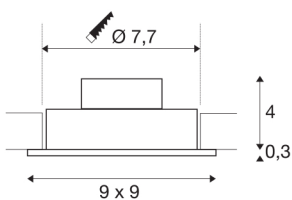

## NEW TRIA 1 SET

recessed fitting, single-headed LED, 2700K, square, white, 38°, 9.1W, incl. driver, clip springs

The simplicity and effectiveness of the innovative NEW TRIA 1 SET is captivating. It is available in matt black, white, or brushed aluminium, in round or square form as well as single-headed or as multi-lamp. Equipped with a powerful, warm white premium COB LED in a tiltable mount, as well as LED driver included in the scope of supply, the set can be used in any lighting situation. The electrical connection is made directly to the 230V mains supply.

## TECHNICAL DATA

Item no.:	113881
Primary nominal voltage	220-240V ~50/60Hz mA/V
Secondary power / secondary voltage	350mA
Length	9 cm
Width	9 cm
Height	3.5 cm
Installation diameter	7.7 cm
Installation depth	4 cm
Net weight	0.24 kg
Gross weight	0.291 kg
IP Code	IP 20
Safety class	II
Assembly	Recessed
Assembly details	Ceiling
Wattage	8 W
Lumen	645 lm
Colour temperature	2700 Kelvin
Beam angle	38 °
Color	white
CRI	80
LXXBXX data	L70B50
Minimum ambient temperature	-20 °C