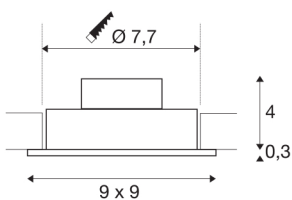

NEW TRIA 1 SET

recessed fitting, single-headed LED, 2700K, square, brushed aluminium, 38°, 9.1W, incl. driver, clip springs

The simplicity and effectiveness of the innovative NEW TRIA 1 SET is captivating. It is available in matt black, white, or brushed aluminium, in round or square form as well as single-headed or as multi-lamp. Equipped with a powerful, warm white premium COB LED in a tiltable mount, as well as LED driver included in the scope of supply, the set can be used in any lighting situation. The electrical connection is made directly to the 230V mains supply.

TECHNICAL DATA

Item no.:	113886
Primary nominal voltage	220-240V ~50/60Hz mA/V
Secondary power / secondary voltage	350mA
Length	9 cm
Width	9 cm
Height	3.5 cm
Installation diameter	7.7 cm
Installation depth	4 cm
Net weight	0.229 kg
Gross weight	0.282 kg
IP Code	IP 20
Safety class	II
Assembly	Recessed
Assembly details	Ceiling
Wattage	8 W
Lumen	645 lm
Colour temperature	2700 Kelvin
Beam angle	38 °
Color	aluminium
CRI	80
LXXBXX data	L70B50
Minimum ambient temperature	-20 °C