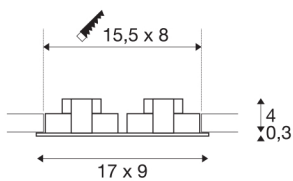

NEW TRIA 2 SET

recessed fitting, double-headed LED, 2700K, rectangular, matt black, 38°, 15W, incl. driver, clip springs

The simplicity and effectiveness of the innovative NEW TRIA 2 SET is captivating. It is available in matt black, white, or brushed aluminium, in round or square form as well as single-headed or as multi-lamp. Equipped with two powerful, warm white premium COB LEDs in a tiltable mount, as well as LED driver included in the scope of supply, the set can be used in any lighting situation. The electrical connection is made directly to the 230V mains supply.

TECHNICAL DATA

Item no.:	113890
Primary nominal voltage	220-240V ~50/60Hz mA/V
Secondary power / secondary voltage	350mA
Length	17 cm
Width	9 cm
Height	3.9 cm
Installation length	15.5 cm
Installation width	8 cm
Installation depth	4 cm
Net weight	0.438 kg
Gross weight	0.505 kg
IP Code	IP 20
Safety class	II
Assembly	Recessed
Assembly details	Ceiling
Wattage	14 W
Lumen	1160 lm
Colour temperature	2700 Kelvin
Beam angle	38 °
Color	black
CRI	80
LXXBXX data	L70B50