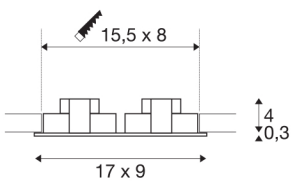

NEW TRIA 2 SET

recessed fitting, double-headed LED, 2700K, rectangular, white, 38°, 14.7W, incl. driver, clip springs

The simplicity and effectiveness of the innovative NEW TRIA 2 SET is captivating. Equipped with two powerful, warm white premium COB LEDs, as well as LED driver included in the scope of supply, the set can be used in any lighting situation. Furthermore, it is adjustable by 38°. The electrical connection of the recessed fitting available in black, white, or brushed aluminium is made connecting directly to the 230V mains supply. This luminaire contains built-in LED lamps.

TECHNICAL DATA

Item no.:	113891
Primary nominal voltage	220-240V ~50/60Hz mA/V
Secondary power / secondary voltage	350mA
Length	17 cm
Width	9 cm
Height	3.9 cm
Installation length	15.5 cm
Installation width	8 cm
Installation depth	4 cm
Net weight	0.449 kg
Gross weight	0.518 kg
IP Code	IP 20
Safety class	II
Assembly	Recessed
Assembly details	Ceiling
Wattage	14 W
Lumen	1160 lm
Colour temperature	2700 Kelvin
Beam angle	38 °
Color	white
CRI	80
LXXBXX data	L70B50