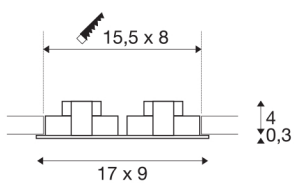

## NEW TRIA 2 SET

recessed fitting, double-headed LED, 2700K, rectangular, brushed aluminium, 38°, 14.7W, incl. driver, clip springs

The simplicity and effectiveness of the innovative NEW TRIA 2 SET is captivating. Equipped with two powerful, warm white premium COB LEDs, as well as LED driver included in the scope of supply, the set can be used in any lighting situation. Furthermore, it is adjustable by 38°. The electrical connection of the recessed fitting available in black, white, or brushed aluminium is made connecting directly to the 230V mains supply. This luminaire contains built-in LED lamps.

## TECHNICAL DATA

Item no.:	113896
Primary nominal voltage	220-240V ~50/60Hz mA/V
Secondary power / secondary voltage	350mA
Length	17 cm
Width	9 cm
Height	3.9 cm
Installation length	15.5 cm
Installation width	8 cm
Installation depth	4 cm
Net weight	0.433 kg
Gross weight	0.505 kg
IP Code	IP 20
Safety class	II
Assembly	Recessed
Assembly details	Ceiling
Wattage	14 W
Lumen	1160 lm
Colour temperature	2700 Kelvin
Beam angle	38 °
Color	aluminium
CRI	80
LXXBXX data	L70B50