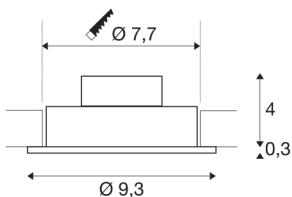

NEW TRIA 1 SET

recessed fitting, LED, 3000K, round, matt black, 38°, incl. driver, clip springs

The simplicity and effectiveness of the NEW TRIA 1 SET is captivating. It is available in matt black, white, or brushed aluminium, in round or square form as well as single-headed or as multi-lamp. Equipped with a powerful, warm white premium COB LED in a tiltable mount, as well as LED driver included in the scope of supply, the set can be used in any lighting situation. The electrical connection is made directly to the 230V mains supply.

TECHNICAL DATA

Item no.:	113900
Primary nominal voltage	220-240V ~50/60Hz mA/V
Secondary power / secondary voltage	350mA
Height	3.5 cm
Diameter	9.3 cm
Installation diameter	7.7 cm
Installation depth	4 cm
Net weight	0.228 kg
Gross weight	0.279 kg
IP Code	IP 20
Safety class	II
Assembly	Recessed
Assembly details	Ceiling
Wattage	8 W
Lumen	700 lm
Colour temperature	3000 Kelvin
Beam angle	38 °
Color	black
CRI	80
LXXBXX data	L70B50
Minimum ambient temperature	-20 °C
Maximum ambient temperature	40 °C