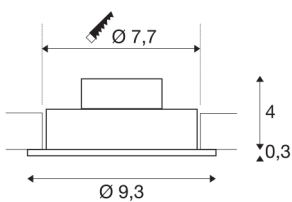

## NEW TRIA 1 SET

recessed fitting, LED, 3000K, round, white, 38°, 9.1W, incl. driver, clip springs

The simplicity and effectiveness of the innovative NEW TRIA 1 SET is captivating. It is available in matt black, or brushed aluminium, and in round or square form. Equipped with one powerful, warm white premium COB LED, as well as LED driver included in the scope of supply, the set can be used in any lighting situation. Furthermore, it is adjustable by 38°. The electrical connection is made directly to the 230V mains supply. This luminaire contains built-in LED lamps.

## TECHNICAL DATA

Item no.:	113901
Primary nominal voltage	220-240V ~50/60Hz mA/V
Secondary power / secondary voltage	350mA
Height	3.5 cm
Diameter	9.3 cm
Installation diameter	7.7 cm
Installation depth	4 cm
Net weight	0.231 kg
Gross weight	0.282 kg
IP Code	IP 20
Safety class	II
Assembly	Recessed
Assembly details	Ceiling
Wattage	8 W
Lumen	700 lm
Colour temperature	3000 Kelvin
Beam angle	38 °
Color	white
CRI	80
LXXBXX data	L70B50
Minimum ambient temperature	-20 °C
Maximum ambient temperature	40 °C