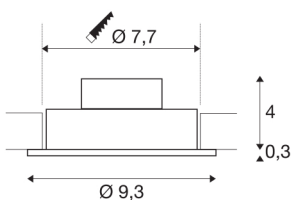

NEW TRIA 1 SET

recessed fitting, single-headed LED, 3000K, round, brushed aluminium, 38°, 9.1W, incl. driver, clip springs

The simplicity and effectiveness of the innovative NEW TRIA 1 SET is captivating. It is available in matt black, white, or brushed aluminium, and in round or square form. Equipped with one powerful, warm white premium COB LED, as well as LED driver included in the scope of supply, the set can be used in any lighting situation. Furthermore, it is adjustable by 38°. The electrical connection is made directly to the 230V mains supply. This luminaire contains built-in LED lamps.

TECHNICAL DATA

Item no.:	113906
Primary nominal voltage	220-240V ~50/60Hz mA/V
Secondary power / secondary voltage	350mA
Height	3.5 cm
Diameter	9.3 cm
Installation diameter	7.7 cm
Installation depth	4 cm
Net weight	0.221 kg
Gross weight	0.27 kg
IP Code	IP 20
Safety class	II
Assembly	Recessed
Assembly details	Ceiling
Wattage	8 W
Lumen	700 lm
Colour temperature	3000 Kelvin
Beam angle	38 °
Color	aluminium
CRI	80
LXXBXX data	L70B50
Minimum ambient temperature	-20 °C
Maximum ambient temperature	40 °C