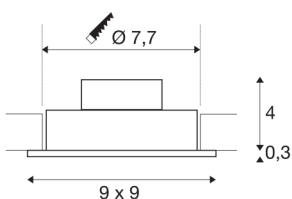

NEW TRIA 1 SET recessed fitting

single-headed LED, 3000K, square, matt black, 38°, 9.1W, incl. driver, clip springs

The simplicity and effectiveness of the NEW TRIA 1 SET is captivating. It is available in matt black, white, or brushed aluminium, in round or square form as well as single-headed or as multi-lamp. Equipped with a powerful, warm white premium COB LED in a tiltable mount, as well as LED driver included in the scope of supply, the set can be used in any lighting situation. The electrical connection is made directly to the 230V mains supply.

TECHNICAL DATA

Item no.:	113910
Primary nominal voltage	220-240V ~50/60Hz mA/V
Secondary power / secondary voltage	350mA
Length	9 cm
Width	9 cm
Height	3.5 cm
Installation diameter	7.7 cm
Installation depth	4 cm
Net weight	0.227 kg
Gross weight	0.276 kg
IP Code	IP 20
Safety class	II
Assembly	Recessed
Assembly details	Ceiling
Wattage	8 W
Lumen	700 lm
Colour temperature	3000 Kelvin
Beam angle	38 °
Color	black
CRI	80
LXXBXX data	L70B50
Minimum ambient temperature	-20 °C