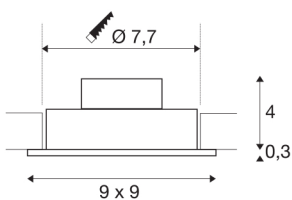

NEW TRIA 1 SET

recessed fitting, single-headed LED, 3000K, square, white, 38°, 9.1W, incl. driver, clip springs

The simplicity and effectiveness of the innovative NEW TRIA 1 SET is captivating. It is available in matt black, white, or brushed aluminium, and in round or square form. Equipped with one powerful, warm white premium COB LED, as well as LED driver included in the scope of supply, the set can be used in any lighting situation. Furthermore, it is adjustable by 38°. The electrical connection is made directly to the 230V mains supply. This luminaire contains built-in LED lamps.

TECHNICAL DATA

Item no.:	113911
Primary nominal voltage	220-240V ~50/60Hz mA/V
Secondary power / secondary voltage	350mA
Length	9 cm
Width	9 cm
Height	3.5 cm
Installation diameter	7.7 cm
Installation depth	4 cm
Net weight	0.244 kg
Gross weight	0.292 kg
IP Code	IP 20
Safety class	II
Assembly	Recessed
Assembly details	Ceiling
Wattage	8 W
Lumen	700 lm
Colour temperature	3000 Kelvin
Beam angle	38 °
Color	white
CRI	80
LXXBXX data	L70B50
Minimum ambient temperature	-20 °C