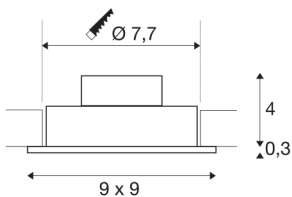

## NEW TRIA 1 SET

recessed fitting, single-headed LED, 3000K, square, brushed aluminium, 38°, 9.1W, incl. driver, clip springs

The simplicity and effectiveness of the innovative NEW TRIA 1 SET is captivating. It is available in matt black, white, or brushed aluminium, and in round or square form. Equipped with one powerful, warm white premium COB LED, as well as LED driver included in the scope of supply, the set can be used in any lighting situation. Furthermore, it is adjustable by 38°. The electrical connection is made directly to the 230V mains supply. This luminaire contains built-in LED lamps.

## TECHNICAL DATA

Item no.:	113916
Primary nominal voltage	220-240V ~50/60Hz mA/V
Secondary power / secondary voltage	350mA
Length	9 cm
Width	9 cm
Height	3.5 cm
Installation diameter	7.7 cm
Installation depth	4 cm
Net weight	0.22 kg
Gross weight	0.267 kg
IP Code	IP 20
Safety class	II
Assembly	Recessed
Assembly details	Ceiling
Wattage	8 W
Lumen	700 lm
Colour temperature	3000 Kelvin
Beam angle	38 °
Color	aluminium
CRI	80
LXXBXX data	L70B50
Minimum ambient temperature	-20 °C