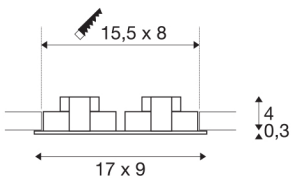

NEW TRIA 2 SET

recessed fitting, double-headed LED, 3000K, rectangular, matt black, 38°, 15W, incl. driver, clip springs

The simplicity and effectiveness of the innovative NEW TRIA 2 SET is captivating. It is available in matt black, white, or brushed aluminium, in round or square form as well as single-headed or as multi-lamp. Equipped with two powerful, warm white premium COB LEDs in a tiltable mount, as well as LED driver included in the scope of supply, the set can be used in any lighting situation. The electrical connection is made directly to the 230V mains supply.

TECHNICAL DATA

Item no.:	113920
Primary nominal voltage	220-240V ~50/60Hz mA/V
Secondary power / secondary voltage	350mA
Length	17 cm
Width	9 cm
Height	3.9 cm
Installation length	15.5 cm
Installation width	8 cm
Installation depth	4 cm
Net weight	0.437 kg
Gross weight	0.506 kg
IP Code	IP 20
Safety class	II
Assembly	Recessed
Assembly details	Ceiling
Wattage	14 W
Lumen	1250 lm
Colour temperature	3000 Kelvin
Beam angle	38 °
Color	black
CRI	80
LXXBXX data	L70B50