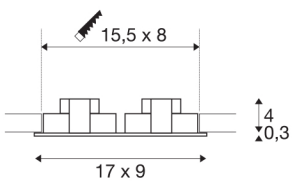

NEW TRIA 2 SET

recessed fitting, double-headed LED, 3000K, rectangular, white, 38°, 14.7W, incl. driver, clip springs

The simplicity and effectiveness of the innovative NEW TRIA 2 SET is captivating. Equipped with two powerful, warm white premium COB LEDs, as well as LED driver included in the scope of supply, the set can be used in any lighting situation. Furthermore, it is adjustable by 38°. The electrical connection of the recessed fittings available in black, white, or brushed aluminium is made connecting directly to the 230V mains supply. This luminaire contains built-in LED lamps.

TECHNICAL DATA

Item no.:	113921
Primary nominal voltage	220-240V ~50/60Hz mA/V
Secondary power / secondary voltage	350mA
Length	17 cm
Width	9 cm
Height	3.9 cm
Installation length	15.5 cm
Installation width	8 cm
Installation depth	4 cm
Net weight	0.444 kg
Gross weight	0.514 kg
IP Code	IP 20
Safety class	II
Assembly	Recessed
Assembly details	Ceiling
Wattage	14 W
Lumen	1250 lm
Colour temperature	3000 Kelvin
Beam angle	38 °
Color	white
CRI	80
LXXBXX data	L70B50