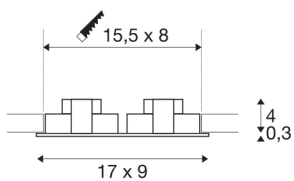

NEW TRIA 2 SET

recessed fitting, double-headed LED, 3000K, rectangular, brushed aluminium, 38°, 14.7W, incl. driver, clip springs

The simplicity and effectiveness of the innovative NEW TRIA 2 SET is captivating. Equipped with two powerful, warm white premium COB LEDs, as well as LED driver included in the scope of supply, the set can be used in any lighting situation. Furthermore, it is adjustable by 38°. The electrical connection of the recessed fittings available in black, white, or brushed aluminium is made connecting directly to the 230V mains supply. This luminaire contains built-in LED lamps.

TECHNICAL DATA

Item no.:	113926
Primary nominal voltage	220-240V ~50/60Hz mA/V
Secondary power / secondary voltage	350mA
Length	17 cm
Width	9 cm
Height	3.9 cm
Installation length	15.5 cm
Installation width	8 cm
Installation depth	4 cm
Net weight	0.49 kg
Gross weight	0.558 kg
IP Code	IP 20
Safety class	II
Assembly	Recessed
Assembly details	Ceiling
Wattage	14 W
Lumen	1250 lm
Colour temperature	3000 Kelvin
Beam angle	38 °
Color	aluminium
CRI	80
LXXBXX data	L70B50