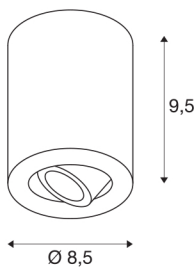

TRILEDO ROUND CL

ceiling light, LED, 3000K, round, matt black, 38°, 6.2W, incl. driver

The twisting and tiltable ceiling light TRILEDO ROUND CL is made of aluminium and comes in housing colours of white, brushed aluminium and matt black. Thanks to its aluminium lamp head, the cone of light can be individually aligned. Fitted with an efficient COB LED with 6.2W and with the driver included, it can be connected directly to the 230V mains supply. This luminaire contains built-in LED lamps.

TECHNICAL DATA

Item no.:	113930
Primary nominal voltage	100-240V ~50/60Hz mA/V
Secondary power / secondary voltage	350mA
Height	9.5 cm
Diameter	8.5 cm
Net weight	0.527 kg
Gross weight	0.63 kg
IP Code	IP 20
Safety class	I
Assembly	Surface
Assembly details	Ceiling
Wattage	7.6 W
Lumen	640 lm
Colour temperature	3000 Kelvin
Beam angle	38 °
Color	black
CRI	80
LXXBXX data	L70B50
Minimum ambient temperature	-20 °C
Maximum ambient temperature	30 °C
BIG WHITE Page	269