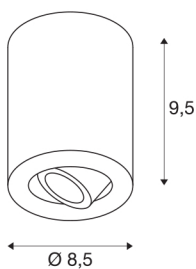

TRILED0 ROUND CL

ceiling light, LED, 3000K, round, white, 38°, 6.2W, incl. driver

The twisting and tiltable ceiling light TRILED0 ROUND CL is made of aluminium and comes in housing colours of white, brushed aluminium and matt black. Thanks to its aluminium lamp head, the cone of light can be individually aligned. Fitted with an efficient COB LED with 6.2W and with the driver included, it can be connected directly to the 230V mains supply. This luminaire contains built-in LED lamps.

TECHNICAL DATA

Item no.:	113931
Primary nominal voltage	100-240V ~50/60Hz mA/V
Secondary power / secondary voltage	350mA
Height	9.5 cm
Diameter	8.5 cm
Net weight	0.535 kg
Gross weight	0.632 kg
IP Code	IP 20
Safety class	I
Assembly	Surface
Assembly details	Ceiling
Wattage	7.6 W
Lumen	640 lm
Colour temperature	3000 Kelvin
Beam angle	38 °
Color	white
CRI	80
LXXBXX data	L70B50
Minimum ambient temperature	-20 °C
Maximum ambient temperature	30 °C
BIG WHITE Page	269