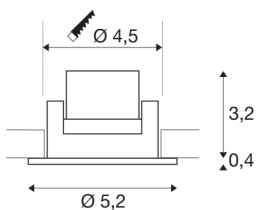

NEW TRIA MINI SET

recessed fitting, LED, 3000K, round, black, 30°, incl. driver, clip springs

The simplicity and effectiveness of the innovative NEW TRIA MINI Set is captivating. It is available in black, matt white, or brushed aluminium, and in round or square form. Equipped with a powerful, warm white premium LED in a tiltable mount, as well as LED driver included in the scope of supply, the set can be used in any lighting situation. The electrical connection is made directly to the 230V mains supply.

TECHNICAL DATA

Item no.:	113970
Primary nominal voltage	220-240V ~50/60Hz mA/V
Secondary power / secondary voltage	700mA
Height	3.6 cm
Diameter	5.2 cm
Installation diameter	4.5 cm
Installation depth	4 cm
Net weight	0.111 kg
Gross weight	0.136 kg
IP Code	IP 20 / IP 44
Safety class	II
Impact resistance class	IK02
Assembly	Recessed
Assembly details	Ceiling
Wattage	4.4 W
Lumen	170 lm
Colour temperature	3000 Kelvin
Beam angle	30 °
Color	black
CRI	80
LXXBXX data	L70B50
Minimum ambient temperature	-20 °C